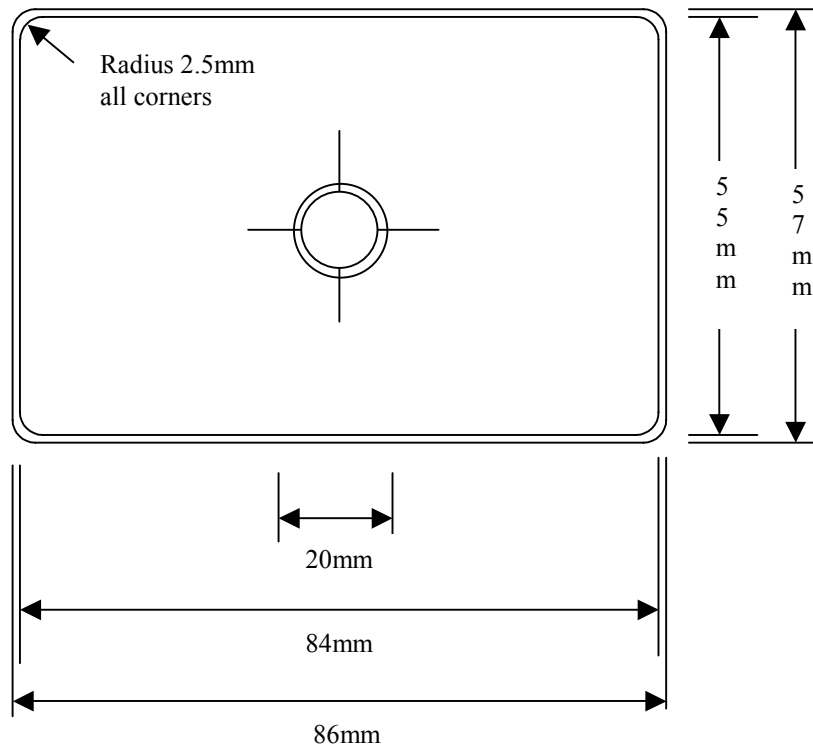

Screen Print Specification – Business Card (ROM)

FILES	Macintosh QuarkXpress preferred. CMYK/PMS images
ARTWORK	Film Positives Right Reading Emulsion Up 100 lpi Colour separated and clearly identified Crop and Registration marks required
IMAGE	One to view
COLOURS	From one to six